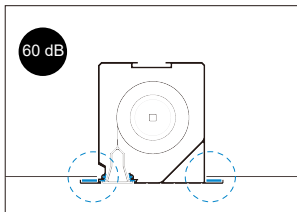

HIDETECH SERIES RECESSED CEILING MOTORIZED TAB-TENSION ALR SCREEN

The Grandview Hidetech Recessed Ceiling Motorized Screen is a popular choice for home installations due to its unique hidden design. The screen can be easily concealed in the ceiling, making installation quick and effortless. The solid shell decorative plate combines practicality and aesthetics without detracting from the room's visual appeal.

With the Grandview ALR screen, ambient light won't affect the viewing experience, making it the perfect addition to any home cinema setup.

- With the Physical Anti-Light structure, the ambient light resists when in day use.
- 4K/HDR projection compatible
- 140 Wide Viewing Angle(Panoramic View)
- Multiple Control (RF/IR/Trigger /Button Control)
- Friendly mounting installation system
- Optimized for UST Projector
- Applicable scene: family living room, small office

All-in-one Casing with noise reduction design

The rubber strip between the casing and the ceiling is designed to absorb operational vibration and minimize noise.