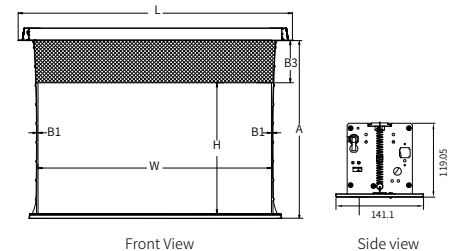

Specifications

(unit: mm)

| Ratio | Diagonal | Viewing Surface (W×H) | Overall Height (A) | Overall Length (L) | Black drop (B3) |
|-------|----------|-----------------------|--------------------|--------------------|-----------------|
| 16:9 | 92" | 2037×1146 | 1772 | 2414 | 400 |
| | 98" | 2170×1120 | 1746 | 2568 | 400 |
| | 100" | 2214×1245 | 1871 | 2601 | 400 |
| | 120" | 2656×1494 | 2120 | 3036 | 400 |