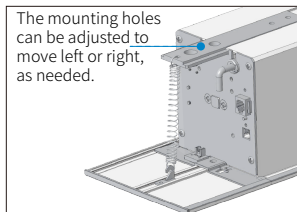

The Grandview Hidetech Recessed Ceiling Motorized Screen is a popular choice for home installations due to its unique hidden design. The screen can be easily concealed in the ceiling, making installation quick and effortless. The solid shell decorative plate combines practicality and aesthetics without detracting from the room's visual appeal.

All-in-one Casing with noise reduction design

The rubber strip between the casing and the ceiling is designed to absorb operational vibration and minimize noise.

Aluminum Alloy Decorative Ceiling Cover

The ceiling decorative cover features a pop-up closure spring design, which is stylish looking and makes it easy to remove.

Patented Spring – sealed System

With an adjustable auto tension system, the screen is taut and tensioned at every point for a perfect projection surface.

Built-in high torque Remote control Quite Motor

- * Smooth and Stable Operation
- * Lower Noise ($\leq 45\text{dB}$)
- * Precise Positioning
- * Durable