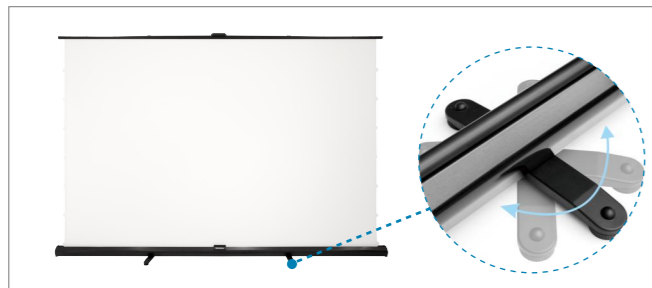

## Design Philosophy

The new Grandview Portable Sereis Manual Floor Up Screen features an upgraded constant-tension tab-tension system and precision pneumatic support arms. Smooth, controlled lifting provides automatic position locking, while the screen retracts gently with a damped return mechanism for stable, bounce-free operation. Featuring a freestanding, no-drill design, it can be placed and repositioned freely in living rooms, bedrooms, and small meeting spaces. The manual, motor-free design operates silently with no electrical components to maintain. When not in use, the screen retracts completely into the compact housing for easy storage and transportation—ready whenever you are.

### Constant-Tension Tab-Tension System

Constant side tension maintains uniform fabric tension, keeping the screen surface flat, wrinkle-free, and free from edge curling over time.

### Freestanding, No-Drill Installation

No wall mounting required. Easily reposition the screen as needed without damaging walls, making it ideal for both residential and professional environments.