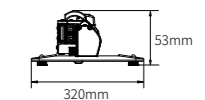

Side View (Retracted)

Compatible Screen Fabrics

WW3
Fiberglass Matte White Fabric

GG3
Mid/Long Throw Front-Projection Grey Fabric