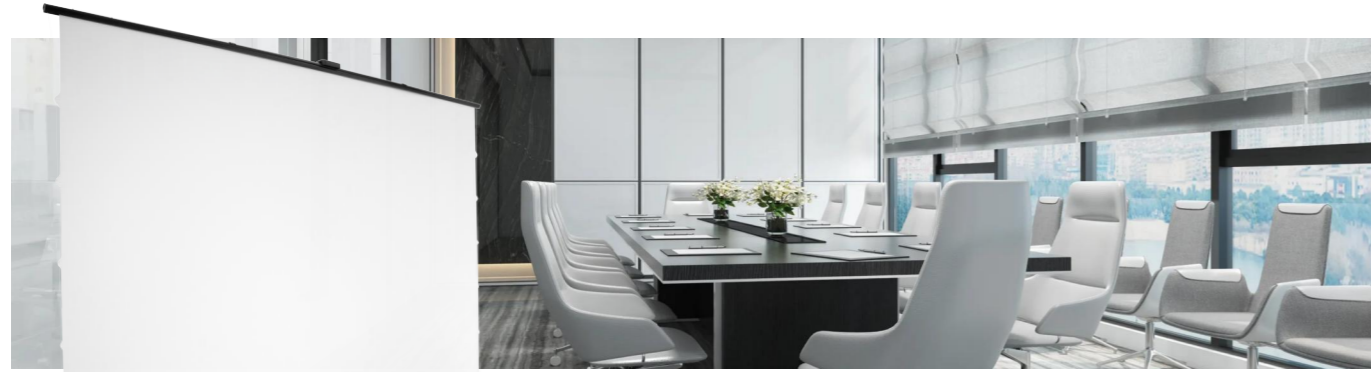

# PORTABLE SERIES

MANUAL FLOOR UP SCREEN PNEUMATIC ASSISTED

Up to 120" No Drilling Required · Instant Viewing Anywhere

## Design Philosophy

The new Grandview Portable Sereis Manual Floor Up Screen features an upgraded constant-tension tab-tension system and precision pneumatic support arms. Smooth, controlled lifting provides automatic position locking, while the screen retracts gently with a damped return mechanism for stable, bounce-free operation. Featuring a freestanding, no-drill design, it can be placed and repositioned freely in living rooms, bedrooms, and small meeting spaces. The manual, motor-free design operates silently with no electrical components to maintain. When not in use, the screen retracts completely into the compact housing for easy storage and transportation—ready whenever you are.

### Constant-Tension Tab-Tension System

Constant side tension maintains uniform fabric tension, keeping the screen surface flat, wrinkle-free, and free from edge curling over time.

### Freestanding, No-Drill Installation

No wall mounting required. Easily reposition the screen as needed without damaging walls, making it ideal for both residential and professional environments.