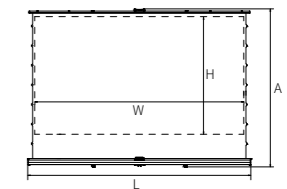

Front View

Side View (Retracted)

Compatible Screen Fabrics

WW3
Fiberglass Matte White Fabric

GG3
Mid/Long Throw Front-Projection Grey Fabric